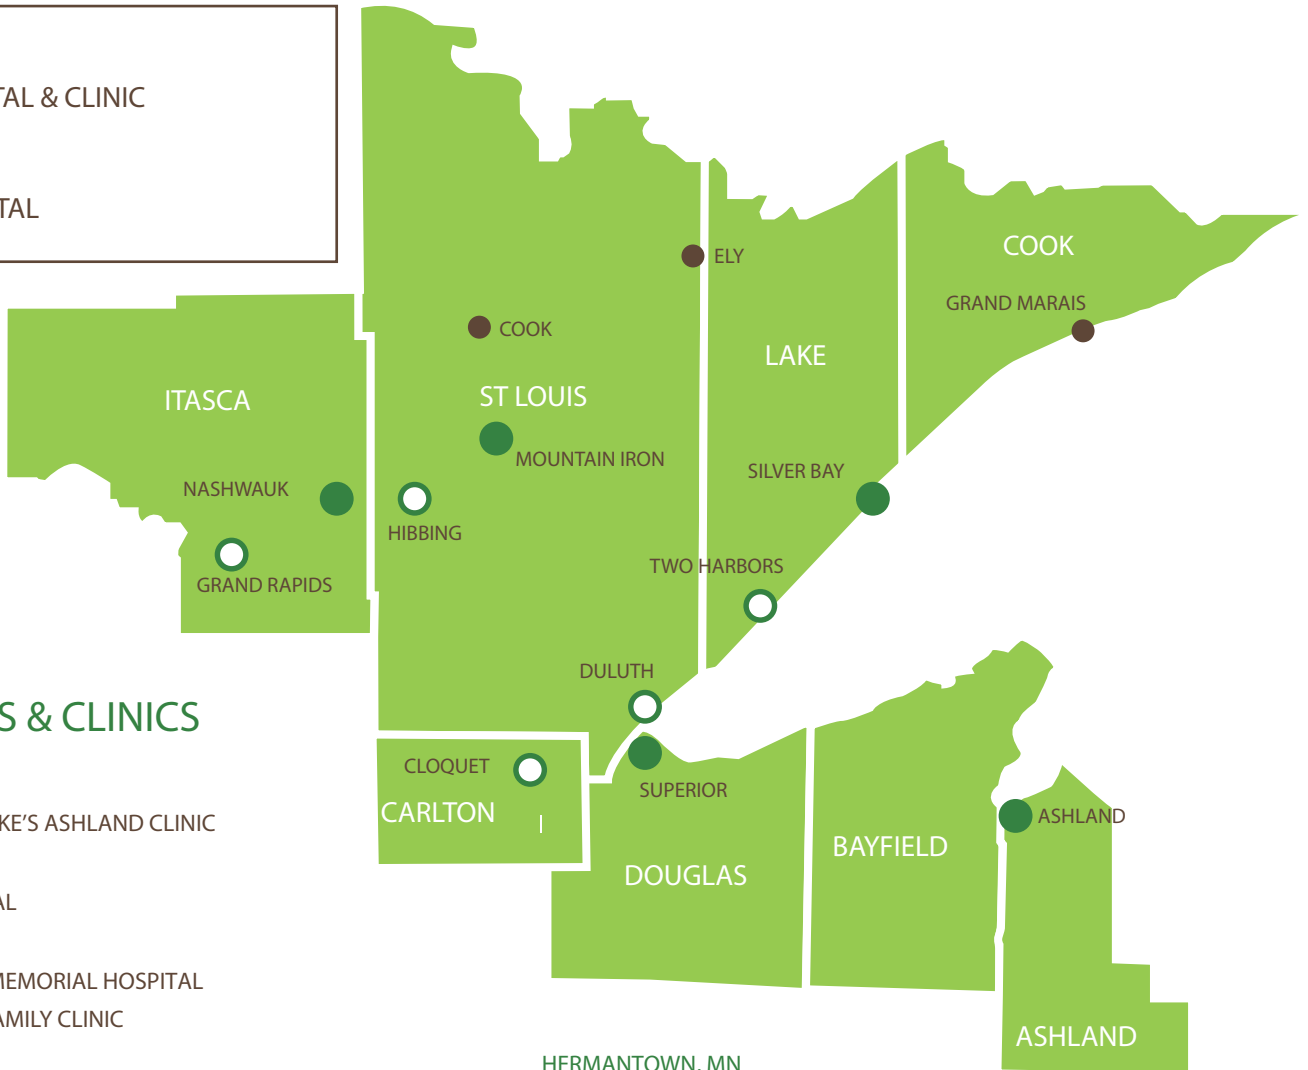

# WILDERNESS HEALTH NETWORK

**KEY**

-  HOSPITAL & CLINIC
-  CLINIC
-  HOSPITAL

## HOSPITALS & CLINICS

### CLOQUET, MN

COMMUNITY MEMORIAL HOSPITAL

CMH RAITER FAMILY CLINIC

### TWO HARBORS, MN

ASPIRUS LAKE VIEW HOSPITAL

ASPIRUS LAKE VIEW TWO HARBORS CLINIC

WILDERNESS  
HEALTH

Partners advancing rural health